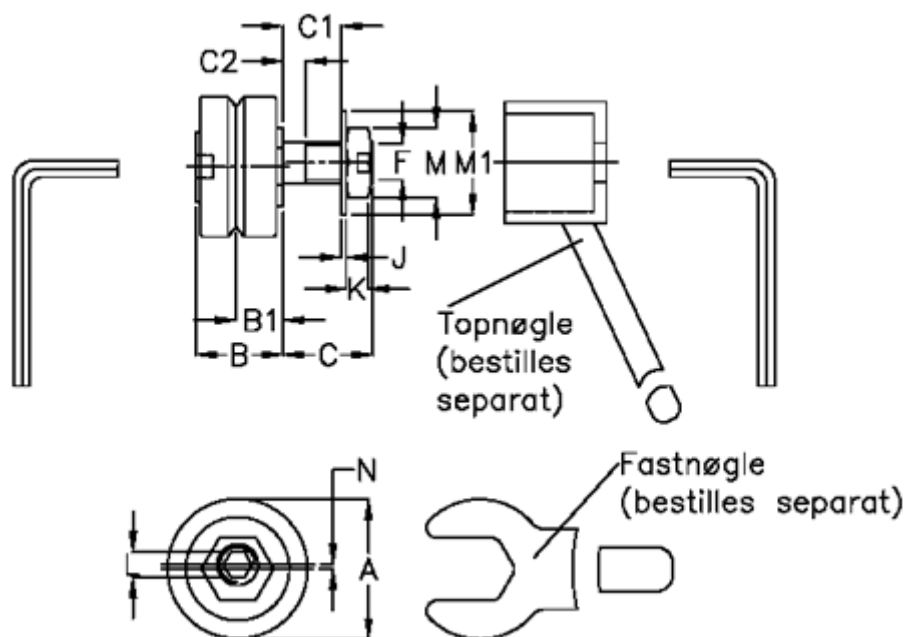

Article number: 0591320425

Description: Hepco SL2 stainless bearing SS LJ 25E-NS

Measures

a = 25.0	K = 5
B = 16.6	L = 3
B1 = 9.00	M = 13
C = 19.0	M1 = 17
C1 = 13	N = 0.75
C2 = 2.5	Weight kg/1000 = 51
F = M8 x 1	
J = 1.00	